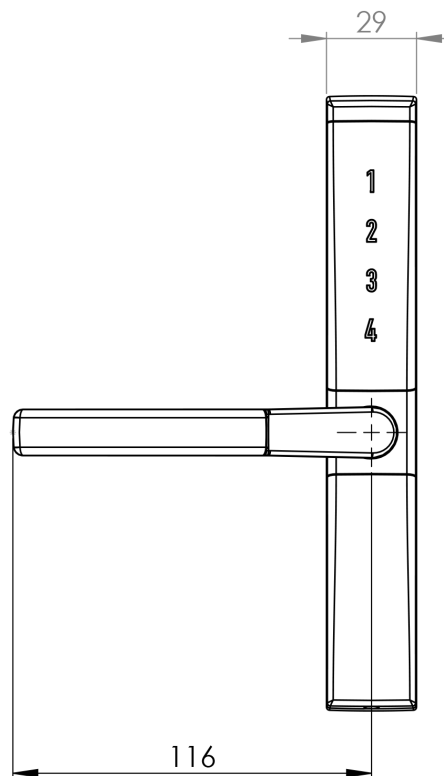

VISION HOME DIGITAL LATCH BOLT RIGHT

Vision Home is an electrical handle for use on the inside of a balcony or patio door or a window with concealed screws.

The lock is suitable for both in and outward facing doors and windows and the handle is run on two AAA batteries (not included). You lock the handle by swiping your finger over the digital panel and simply unlock by entering your six digit code. The background panel is lit and provides visual feedback when using the handle. The code of your choice remains the same when the batteries are changed or a power shortage should occur. It's easy to change the code should you want to.

P/N	Surface treatment	Standards	Handle type	Shaft, diameter	Shaft, length	Product type
7404-04400-07043	Chrome matt	SS-3620:2017 klass B	Latch bolt right	7 mm	43 mm	Digital
7404-04400-07060	Chrome matt	SS-3620:2017 klass B	Latch bolt right	7 mm	60 mm	Digital
7404-04400-07110	Chrome matt	SS-3620:2017 klass B	Latch bolt right	7 mm	110 mm	Digital
7404-04400-08043	Chrome matt	SS-3620:2017 klass B	Latch bolt right	8 mm	43 mm	Digital
7404-04400-08060	Chrome matt	SS-3620:2017 klass B	Latch bolt right	8 mm	60 mm	Digital
7404-04400-08110	Chrome matt	SS-3620:2017 klass B	Latch bolt right	8 mm	110 mm	Digital
7406-04600-07043	Black texture powder coated	SS-3620:2017 klass B	Latch bolt right	7 mm	43 mm	Digital
7406-04600-07060	Black texture powder coated	SS-3620:2017 klass B	Latch bolt right	7 mm	60 mm	Digital
7406-04600-07110	Black texture powder coated	SS-3620:2017 klass B	Latch bolt right	7 mm	110 mm	Digital
7406-04600-08043	Black texture powder coated	SS-3620:2017 klass B	Latch bolt right	8 mm	43 mm	Digital
7406-04600-08060	Black texture powder coated	SS-3620:2017 klass B	Latch bolt right	8 mm	60 mm	Digital
7406-04600-08110	Black texture powder coated	SS-3620:2017 klass B	Latch bolt right	8 mm	110 mm	Digital